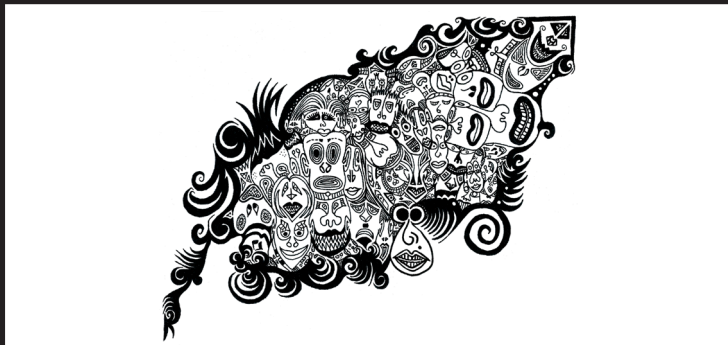

RÓMULO FELICIANO KURÁNYI

THE MASK
B 60x80cm | 1.300€

THE JELLY FISH, COLOURED
B 100x80cm | 1.300€

TRAPPED
B 100x80cm | 1.300€

IN THE SQUARE
B 90x90cm | 1.300€

TRIBAL
B 100x80cm | 1.300€

TRIPTICHON WORLD
B 80x60cm | 1.300€